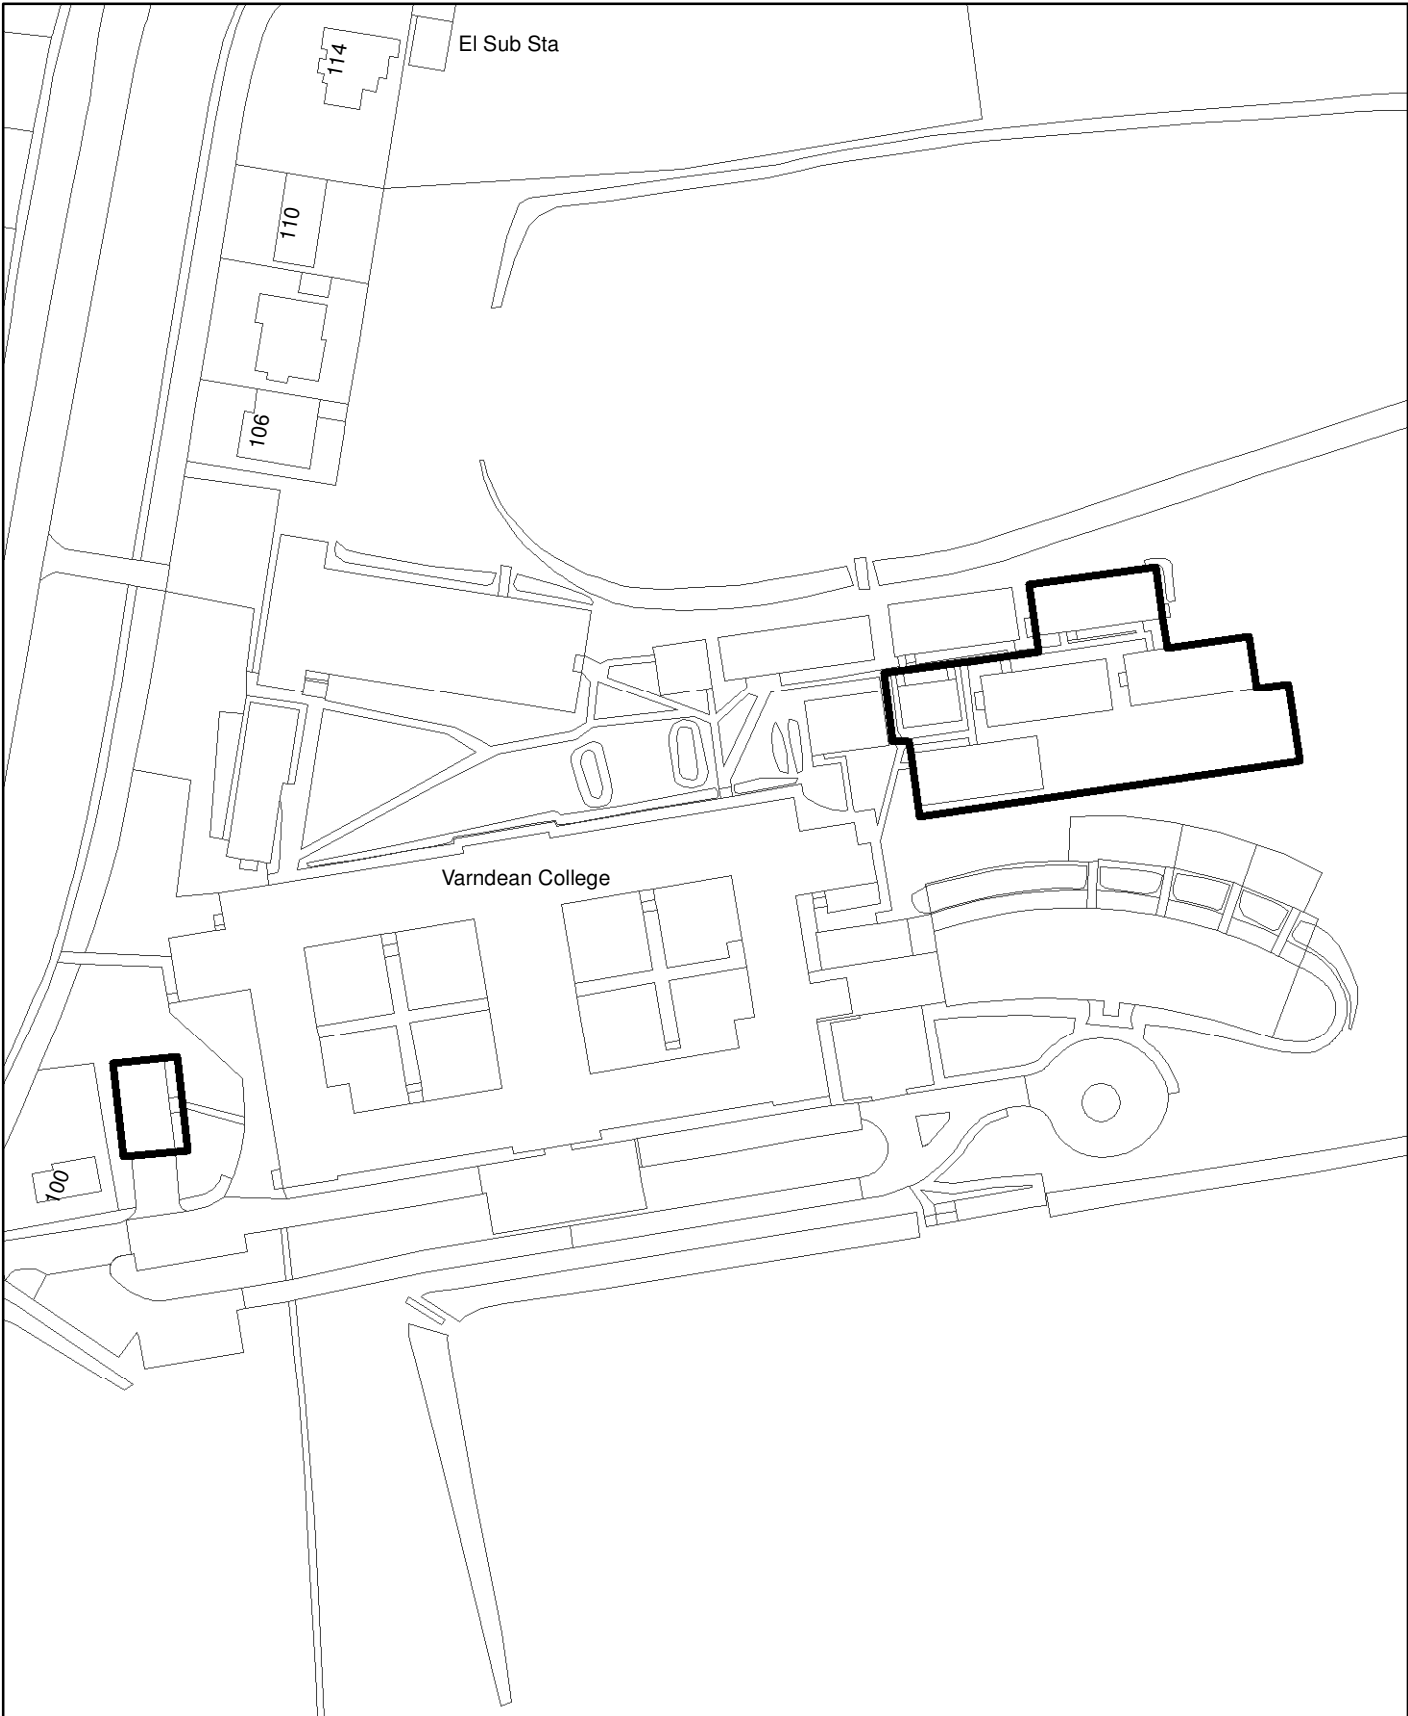

BH2019_01385 Vardean College, Surrenden Road

Scale: 1:1,250